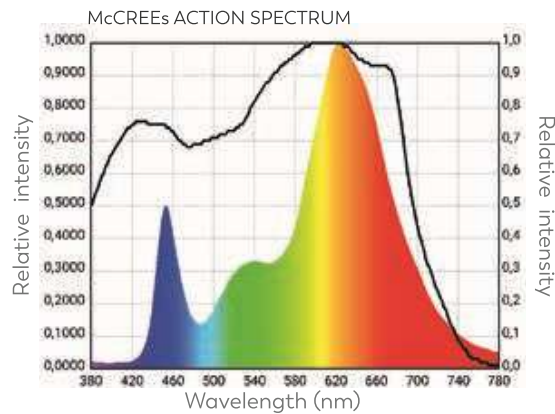

Series is a matchless modular luminaire, which was created without compromise.

Spectrum has been refined and precisely selected to give the maximum yield and quality of the harvest, that the competition can only dream about.

The new optical system guarantees maximum uniformity of light distribution.

Its advantages will also be appreciated by growers of large surface crops. It is designed to illuminate the area of 1.5 m², the recommended area is 1.2x1.2m (4x4ft).

Blast 400 is perfect for a modular luminaire which should be spaced every 1.5-2m 60-100cm above the crop.

Check us out and you will never use HPS lamps again...