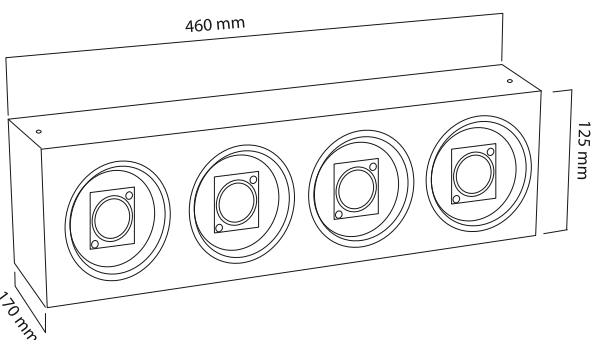

The new optical system guarantees maximum uniformity of light distribution.

Its advantages will also be appreciated by growers of large surface crops. It is designed to illuminate the area of 1.5 m², the recommended area is 1.2x1.2m (4x4ft).

Blast 400 is perfect for a modular luminaire which should be spaced every 1.5-2m 60-100cm above the crop.

Check us out and you will never use HPS lamps again...

LED's	spectro light COB full spectrum 420-780nm
PPF (total)	1110µmol/s
Efficiency	2,39 µmol/J at 100% 2,49 µmol/J at 60%
Energy used	464,7W at 100% / 278,8W at 60%
Dimensions	460x125x170mm
Target area	120x120x200cm
Lens	glass optic 120°
Replaces	replaces 600W PRO HPS
Driver	spectro light desing driver 96% efficacy
Lifetime	100 000 h
Weight	5.5 kg