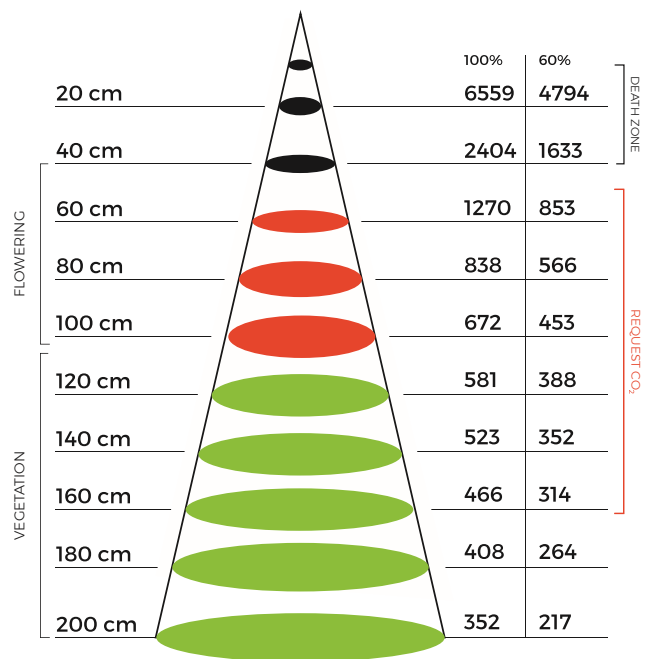

Blast to oprawa uniwersalna, która sprawdzi się doskonale w namiotach 1.2x1.2m, oraz w dużych uprawach jako oprawa modułowa, gdzie rozmieszczenie między poszczególnymi lampami powinno być 1,5-2m zawieszono 60-100cm nad uprawą.

The new optical system guarantees maximum uniformity of light distribution.

Its advantages will also be appreciated by growers of large surface crops. It is designed to illuminate the area of 1.5 m², the recommended area is 1.2x1.2m (4x4ft).

Blast 400 is perfect for a modular luminaire which should be spaced every 1.5-2m 60-100cm above the crop.

Check us out and you will never use HPS lamps again...

LED's	spectro light COB full spectrum 420-780nm
PPF (total)	1110µmol/s
Efficiency	2,39 µmol/J at 100% 2,49 µmol/J at 60%
Energy used	464,7W at 100% / 278,8W at 60%
Dimensions	460x125x170mm
Target area	120x120x200cm
Lens	glass optic 120°
Replaces	replaces 600W PRO HPS
Driver	spectro light desing driver 96% efficacy
Lifetime	100 000 h
Weight	5.5 kg

PPFD µmol m⁻² s⁻¹

Measure take in growbox 1.2x1.2m (4x4ft)