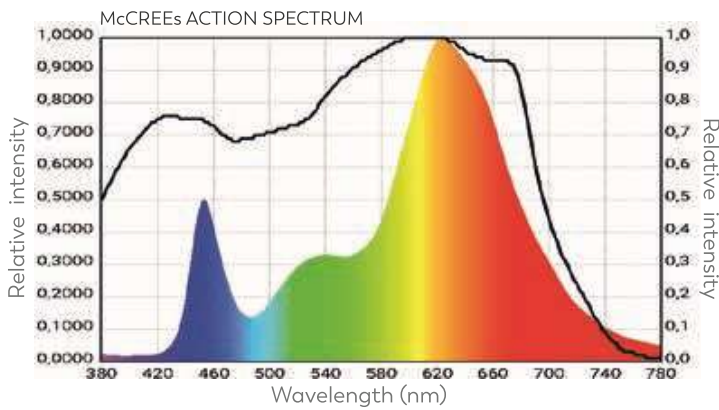

The main purpose of what we were trying to achieve is a reflection spectrum of PAR based on Cree MC curve to efficiency declass traditional HPS luminaires. Biological Results confirmed the efficiency of our illuminators.

Key Benefits

- Reduced operational cost 40% energy reduction compared to HPS
- Excellent light uniformity to ensure uniform growth
- Shorten growth cycles
- Improve color, shape and taste
- Better spectrum of light 15% blue 65% wide Red 10% far red
- Minimal shading effect (very compact fixtures)
- Design and manufacture in EU

The new optical system guarantees maximum uniformity of light distribution.

Its advantages will also be appreciated by growers of large surface crops. It is designed to illuminate the area of 3m², the recommended area is 1.5x1.5m (5x5ft)

LED's	spectro light COB full spectrum 420-780nm
PPF (total)	2220 $\mu\text{mol/s}$
Efficiency	2,39 $\mu\text{mol/J}$ at 100% 2.49 $\mu\text{mol/J}$ at 60%
Energy used	929W at 100% / 557,4W at 60%
Dimensions	460x250x170mm
Target area	150x150x200cm
Lens	glass optic 120°
Replaces	replaces 1000W
Driver	spectro light desing driver 96% efficacy
Lifetime	100 000 h
Weight	11 kg