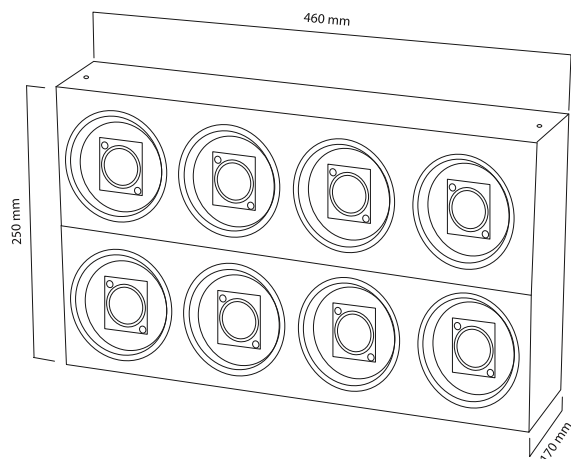

The new optical system guarantees maximum uniformity of light distribution.

Its advantages will also be appreciated by growers of large surface crops. It is designed to illuminate the area of 3m², the recommended area is 1.5x1.5m (5x5ft)

LED's	spectro light COB full spectrum 420-780nm
PPF (total)	2220 $\mu\text{mol/s}$
Efficiency	2,39 $\mu\text{mol/J}$ at 100% 2.49 $\mu\text{mol/J}$ at 60%
Energy used	929W at 100% / 557,4W at 60%
Dimensions	460x250x170mm
Target area	150x150x200cm
Lens	glass optic 120°
Replaces	replaces 1000W
Driver	spectro light desing driver 96% efficacy
Lifetime	100 000 h
Weight	11 kg