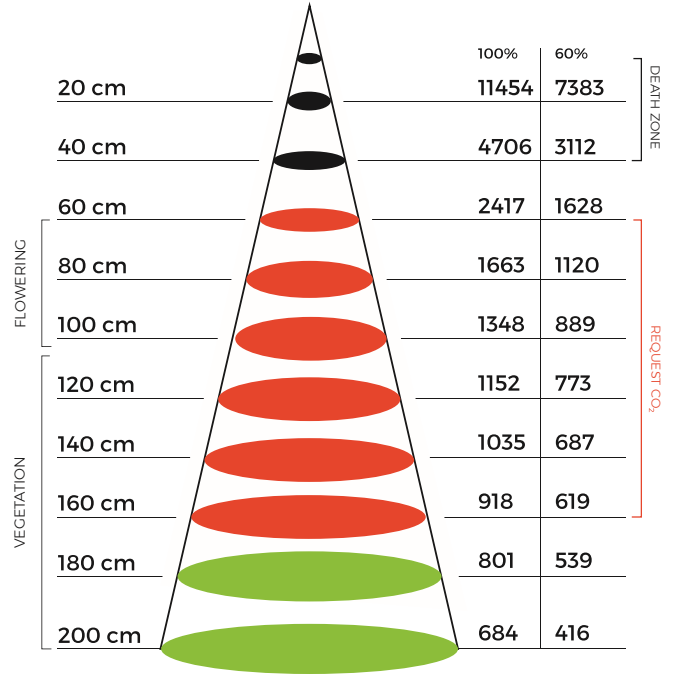

The new optical system guarantees maximum uniformity of light distribution.

Its advantages will also be appreciated by growers of large surface crops. It is designed to illuminate the area of 3m², the recommended area is 1.5x1.5m (5x5ft)

LED's	spectro light COB full spectrum 420-780nm
PPF (total)	2220 $\mu\text{mol/s}$
Efficiency	2,39 $\mu\text{mol/J}$ at 100% 2.49 $\mu\text{mol/J}$ at 60%
Energy used	929W at 100% / 557,4W at 60%
Dimensions	460x250x170mm
Target area	150x150x200cm
Lens	glass optic 120°
Replaces	replaces 1000W
Driver	spectro light desing driver 96% efficacy
Lifetime	100 000 h
Weight	11 kg

PPFD $\mu\text{mol m}^{-2} \text{s}^{-1}$

Measure take in growbox 1.2x1.2m (4x4ft)